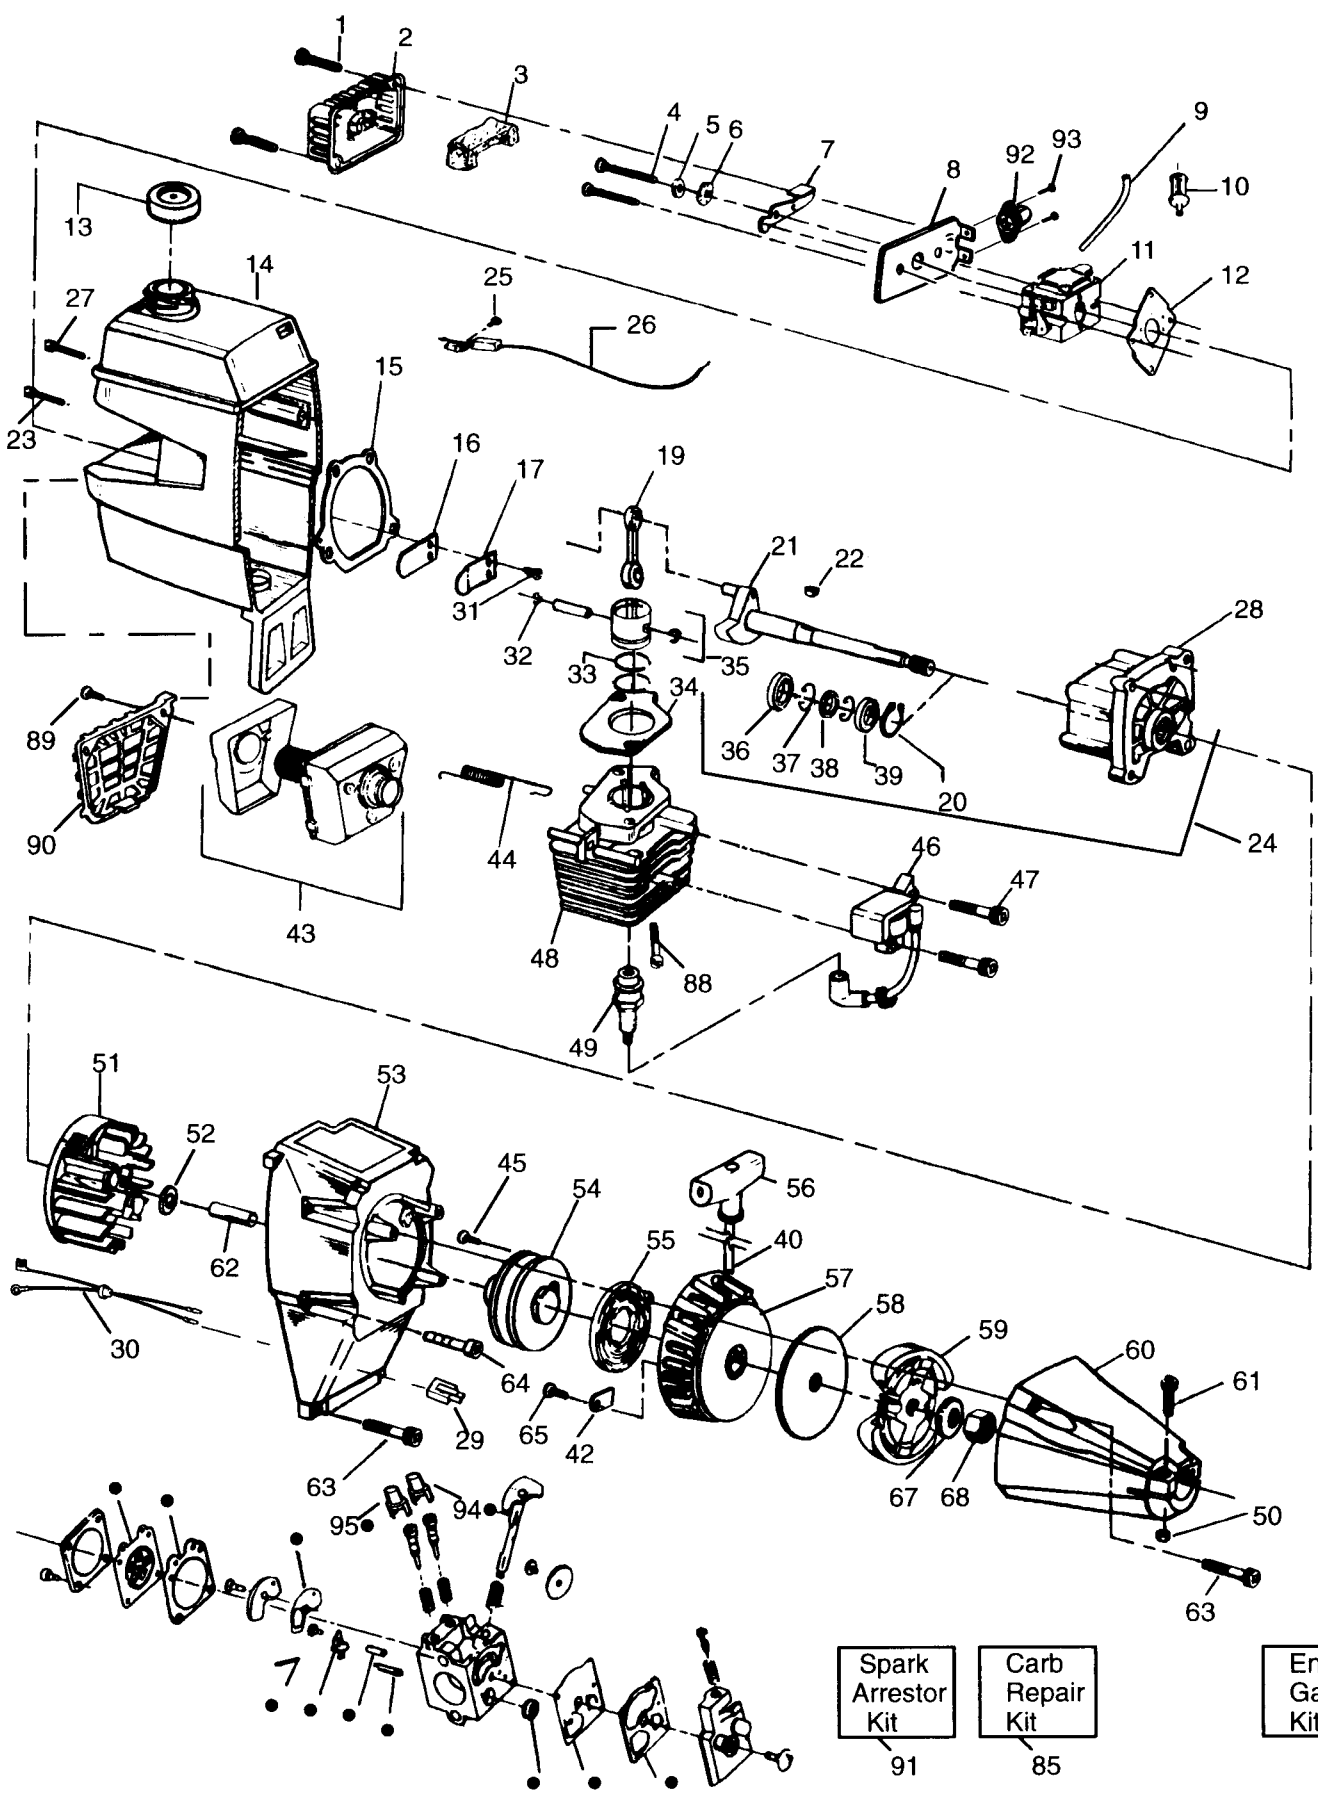

Prod.No: 952 71 52-51

SPAREPARTS

107 24 88-66

Key No.	Part No.	Description	Key No.	Part No.	Description
1	503-098302	Rocker Switch	30	530-001642	Lockwasher-Gear Box
2	530-094870	Drive Shaft Housing	31	530-001711	Screw-Gear Box
3	530-015197	Nut-Shoulder Harn. Clamp	32	502-209602	Throttle Lock
4	530-014103	Handlebar	33	530-027615	Shield Retention Plate
5	530-092243	Screw-Clamp Handlebar	34	502-199203	Throttle Trigger
6	952-715569	Cutting Head Ass'y.	35	530-094572	Handlebar Bracket
7	530-027706	Drive Shaft Pad	36	530-012207	Handlebar Clamp
8	530-069252	"T" Handle" Ass'y.	37	530-094686	Clamp Harness Ass'y.
9	530-069256	Shield Kit Ass'y. (Incl. #10, 11 & 12)	38	502-211703	Shoulder Strap
10	530-015037	Screw-Line Limiter	40	503-210738	Screw-Throttle Housing
11	530-094570	Line Limiter	43	502-209701	Spring-Trigger
12	534-235901	Locknut	44	530-014210	Shield-Metal
13	530-094639	Dust Cup	45	502-199301	Trigger Spring
14	952-715519	Shaft Lubrication	46	952-715565	Weed Blade
15	530-047378	Hub Ass'y	47	530-015792	Washer-Blade
16	530-094830	Compression Spring	48	530-015492	Washer Belleville-Blade
17	530-094827	Release Button	49	530-015793	Nut-Blade
18	952-715570	Wound Spool	50	503-210719	Screw-Throttle Housing
19	530-094828	Cover	51	530-047144	Wire Harness Ass'y.
20	530-094568	Gear Box Ass'y.	52	530-031159	Hex Wrench (5/32)
21	502-208502	Throttle Hsg.-Left	53	530-031098	Hex Wrench (3/16)
22	502-208602	Throttle Hsg.-Right			
23	502-199403	Throttle Lockout			
24	530-094566	Drive Shaft			
25	530-094640	Seal Gear Box			
26	530-094571	Grass Washer			
27	530-094616	Screw-Grease Refill			
28	530-094612	Screw-Pinch Clamp			
29	530-015328	Lockwasher-Pinch Clamp			