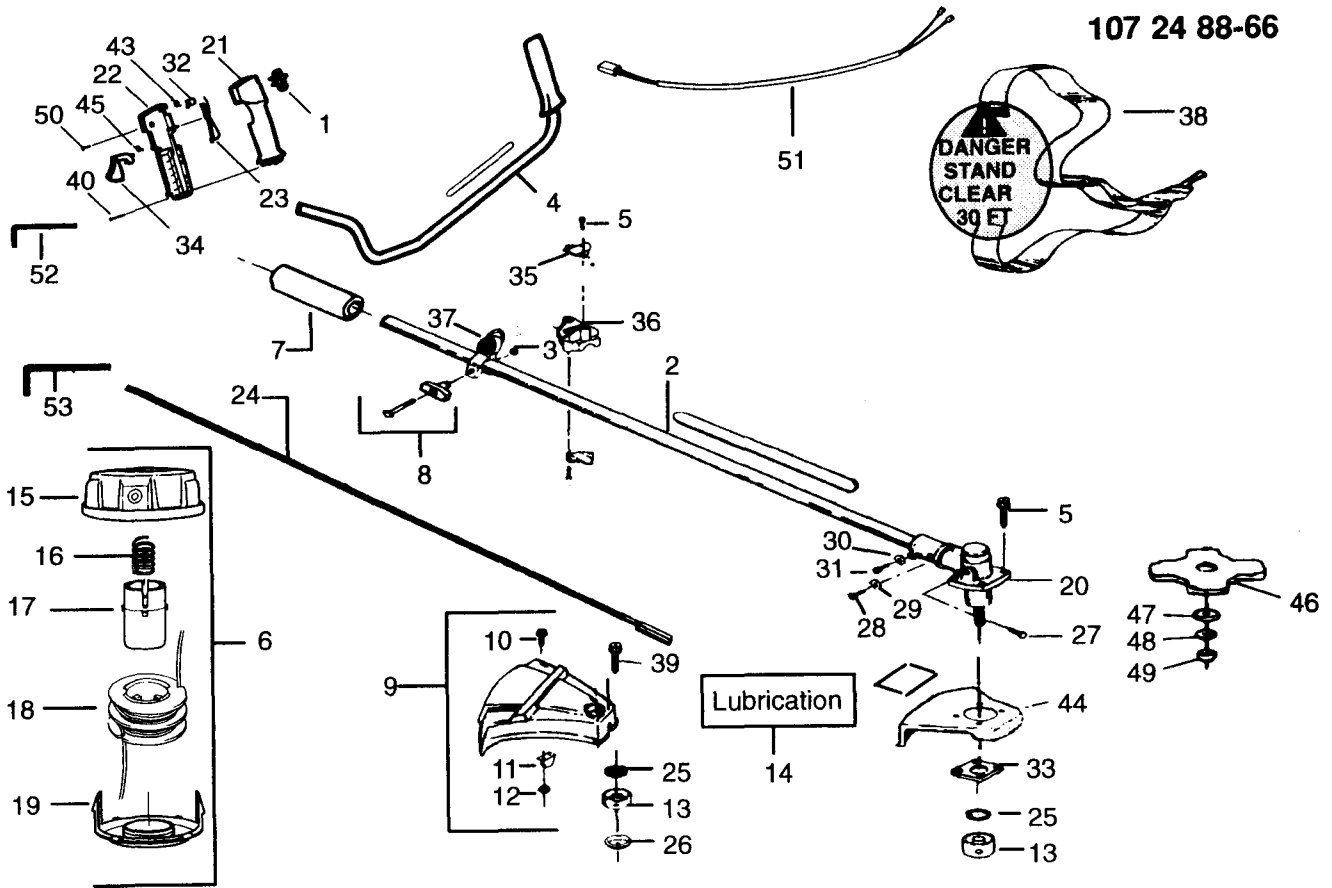

Prod.No: 952 71 52-51

SPAREPARTS

107 24 88-66

Key No.	Part No.	Description	Key No.	Part No.	Description
1	503-098302	Rocker Switch	30	530-001642	Lockwasher-Gear Box
2	530-094870	Drive Shaft Housing	31	530-001711	Screw-Gear Box
3	530-015197	Nut-Shoulder Harn. Clamp	32	502-209602	Throttle Lock
4	530-014103	Handlebar	33	530-027615	Shield Retention Plate
5	530-092243	Screw-Clamp Handlebar	34	502-199203	Throttle Trigger
6	952-715569	Cutting Head Ass'y.	35	530-094572	Handlebar Bracket
7	530-027706	Drive Shaft Pad	36	530-012207	Handlebar Clamp
8	530-069252	"T" Handle" Ass'y.	37	530-094686	Clamp Harness Ass'y.
9	530-069256	Shield Kit Ass'y. (Incl. #10, 11 & 12)	38	502-211703	Shoulder Strap
10	530-015037	Screw-Line Limiter	40	503-210738	Screw-Throttle Housing
11	530-094570	Line Limiter	43	502-209701	Spring-Trigger
12	534-235901	Locknut	44	530-014210	Shield-Metal
13	530-094639	Dust Cup	45	502-199301	Trigger Spring
14	952-715519	Shaft Lubrication	46	952-715565	Weed Blade
15	530-047378	Hub Ass'y	47	530-015792	Washer-Blade
16	530-094830	Compression Spring	48	530-015492	Washer Belleville-Blade
17	530-094827	Release Button	49	530-015793	Nut-Blade
18	952-715570	Wound Spool	50	503-210719	Screw-Throttle Housing
19	530-094828	Cover	51	530-047144	Wire Harness Ass'y.
20	530-094568	Gear Box Ass'y.	52	530-031159	Hex Wrench (5/32)
21	502-208502	Throttle Hsg.-Left	53	530-031098	Hex Wrench (3/16)
22	502-208602	Throttle Hsg.-Right			
23	502-199403	Throttle Lockout			
24	530-094566	Drive Shaft			
25	530-094640	Seal Gear Box			
26	530-094571	Grass Washer			
27	530-094616	Screw-Grease Refill			
28	530-094612	Screw-Pinch Clamp			
29	530-015328	Lockwasher-Pinch Clamp			